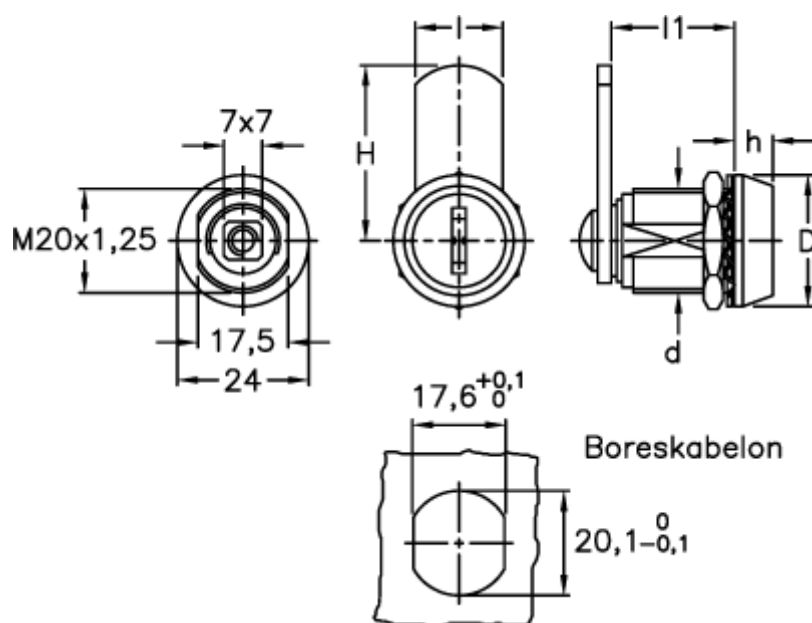

Article number: 2310421629

Description: E+G Latch w/safety lock  
CXU/C-32

## Measures

d = M20x1,

D = 24

H = 32.0

h = 7

l = 16

l1 = 22.5